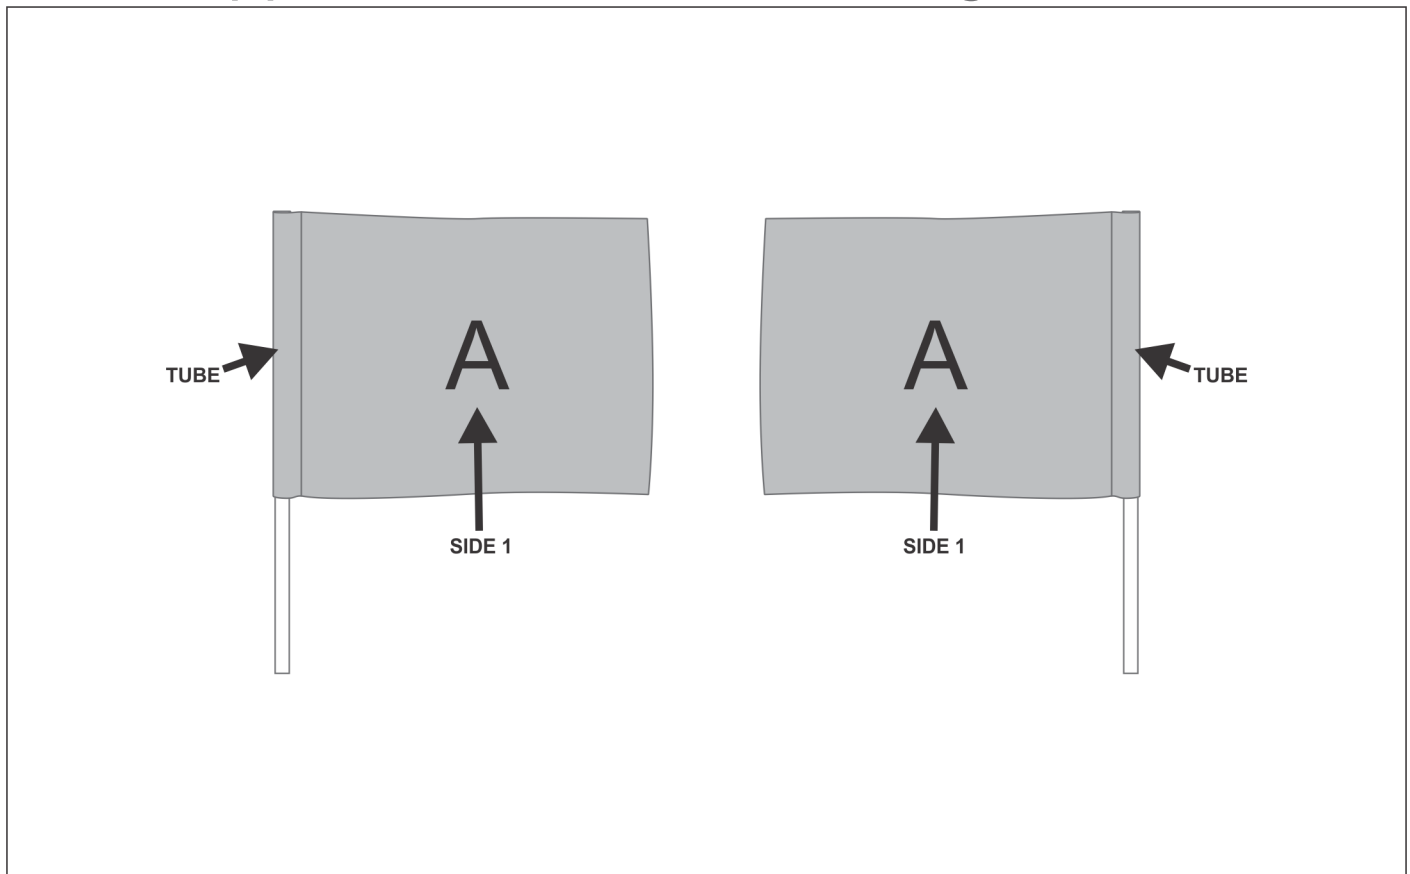

# SG-HP-87-G

### Need to know:

- Includes 1-Position Sublimation (setup fees apply)
- **Please Note: We cannot guarantee 100% logo Alignment on all Brandable Panels.**

#### **Position A**

1. Custom Sublimation A (CPSUB-A)  
Full Colour  
Size: 1122mm wide x 384mm high